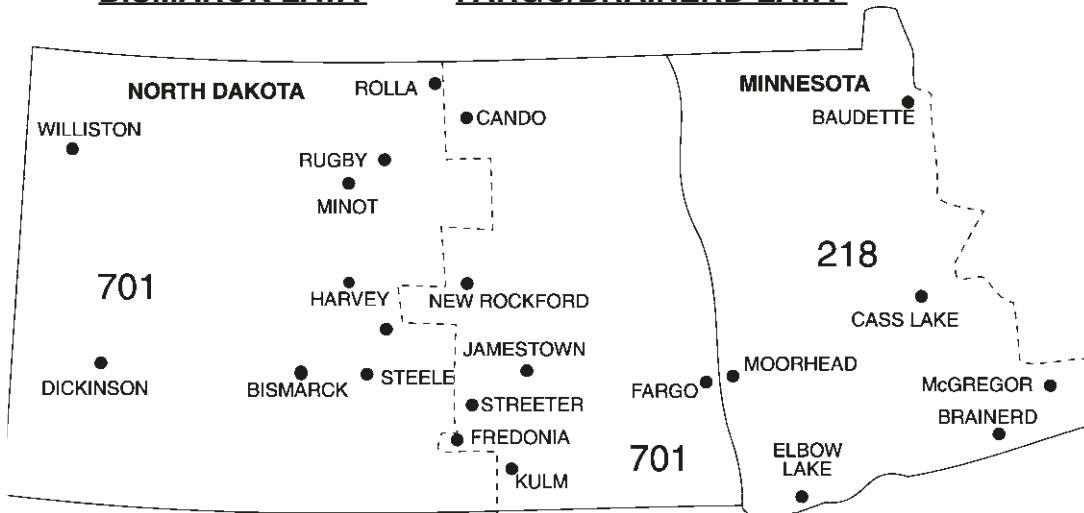

LONG DISTANCE CALLING

LATA's (Local Access and Transport Areas)

FARGO/BRAINERD LATA

LATAs

LATAs are boundaries for telephone customers.

A LATA is a geographic area within which the local telephone company provides local communication services, plus access to the telephone network.

INTERLATA calls are placed to locations within your **LATA**, and placed from your LATA to another **LATA**.

BISMARCK LATA

FARGO/BRAINERD LATA

NORTH DAKOTA STATE PREFIX GUIDE

AREA CODE 701 • CENTRAL TIME ZONE (*MOUNTAIN TIME ZONE)