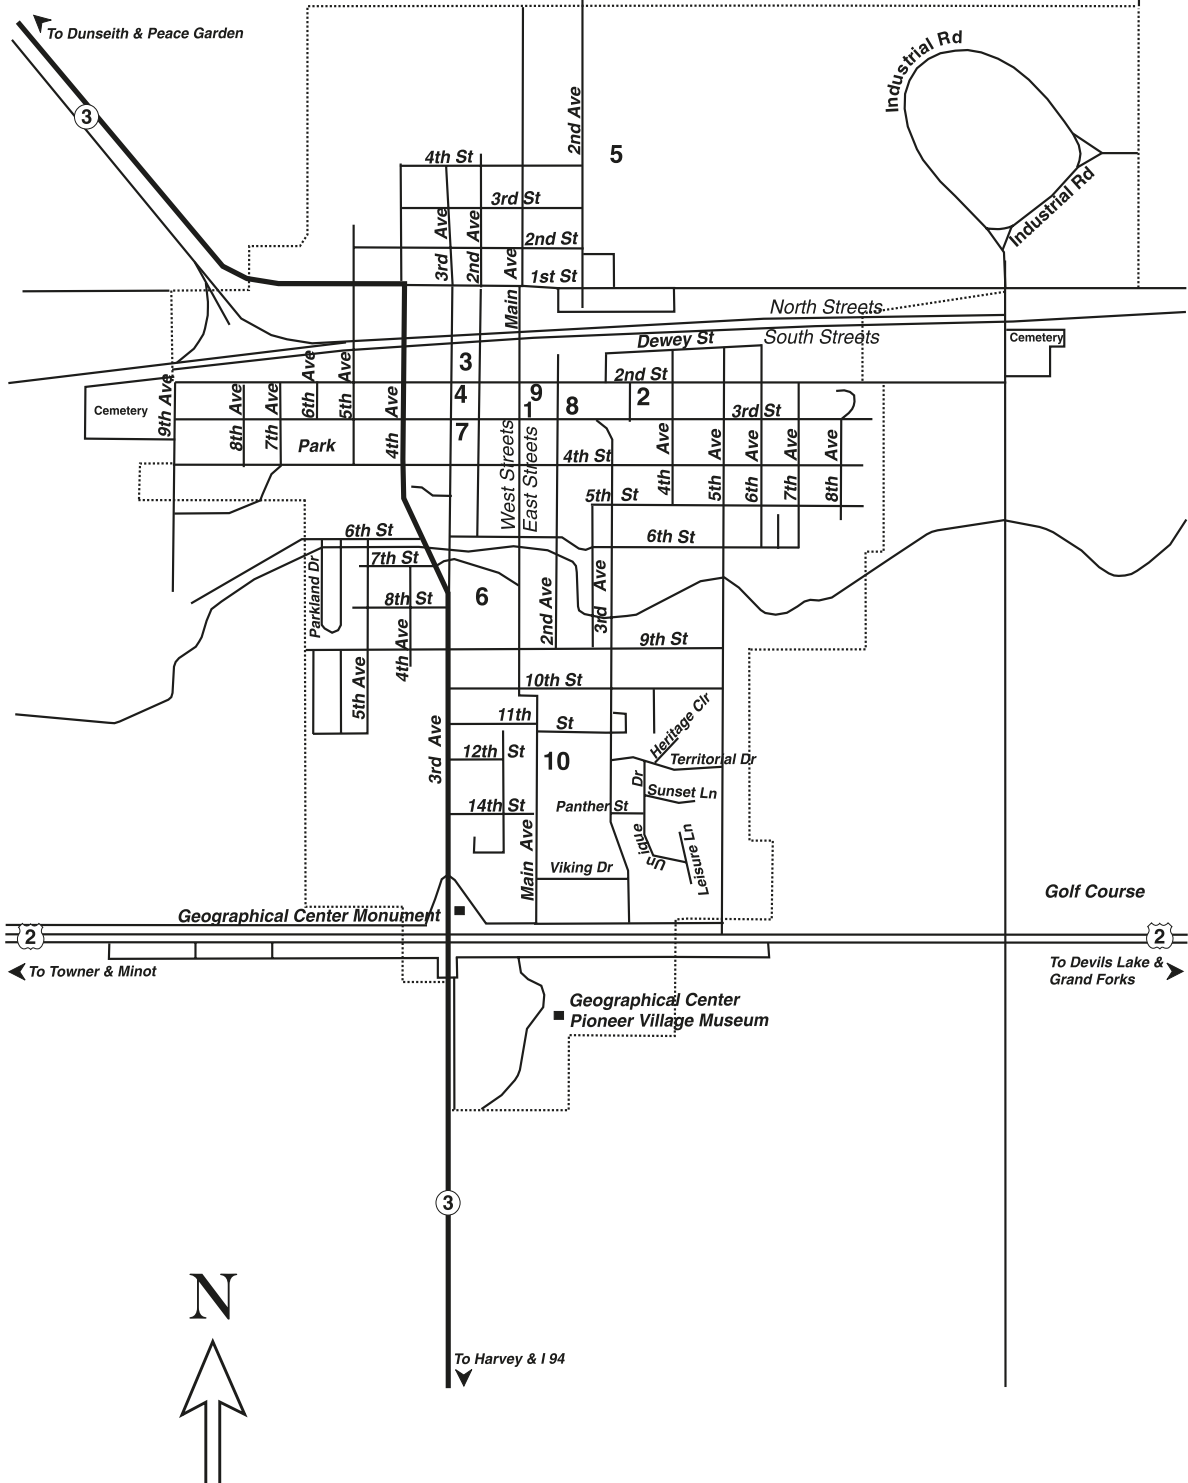

1. LAKE REGION STATE COLLEGE
2. SPORTS CENTER-HIGH SCHOOL
3. MERCY HOSPITAL
4. CITY OFFICE
5. COURT HOUSE
6. POST OFFICE
7. TRAIN STATION
8. BUS STATION
9. FIRE STATION
10. LAW ENFORCEMENT CENTER
11. SWIMMING POOL
12. TOURIST INFORMATION CENTER

MOTELS

13. City Center
14. Topper
15. Great American Inn & Suites
16. Super 8
17. Comfort Inn
18. Days Inn
19. Trails West
20. Davis

SHOPPING CENTERS

21. Downtown
22. Holiday Mall
23. K-Mart
24. Wal-Mart

LONG DISTANCE CALLING

LATA's (Local Access and Transport Areas)

FARGO/BRAINERD LATA

LATAs

LATAs are boundaries for telephone customers.

A LATA is a geographic area within which the local telephone company provides local communication services, plus access to the telephone network.

INTERLATA calls are placed to locations within your **LATA**, and placed from your LATA to another **LATA**.

BISMARCK LATA

FARGO/BRAINERD LATA

NORTH DAKOTA STATE PREFIX GUIDE

AREA CODE 701 • CENTRAL TIME ZONE (*MOUNTAIN TIME ZONE)