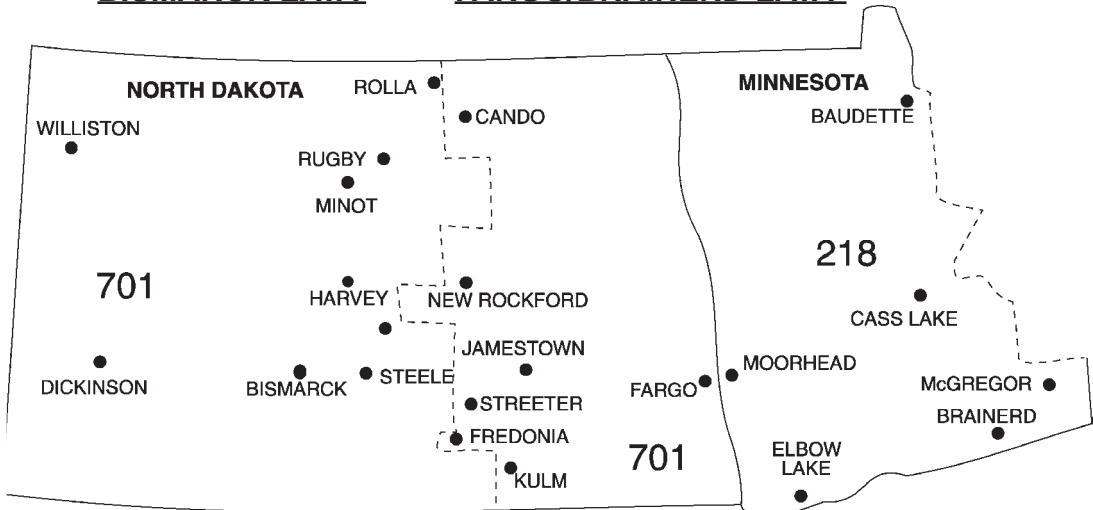

MOTELS

- 13. City Center
- 14. Topper
- 15. Great American Inn & Suites
- 16. Super 8
- 17. Comfort Inn
- 18. Days Inn
- 19. Trails West
- 20. Davis

SHOPPING CENTERS

- 21. Downtown
- 22. Holiday Mall
- 23. K-Mart
- 24. Wal-Mart

LONG DISTANCE CALLING

LATA's (Local Access and Transport Areas)

FARGO/BRAINERD LATA

Fargo/Brainerd LATA

LATAs

LATAs are boundaries for telephone customers.

A LATA is a geographic area within which the local telephone company provides local communication services, plus access to the telephone network.

INTERLATA calls are placed to locations within your **LATA**, and placed from your LATA to another **LATA**.

BISMARCK LATA

FARGO/BRAINERD LATA

NORTH DAKOTA STATE PREFIX GUIDE

AREA CODE 701 • CENTRAL TIME ZONE (*MOUNTAIN TIME ZONE)