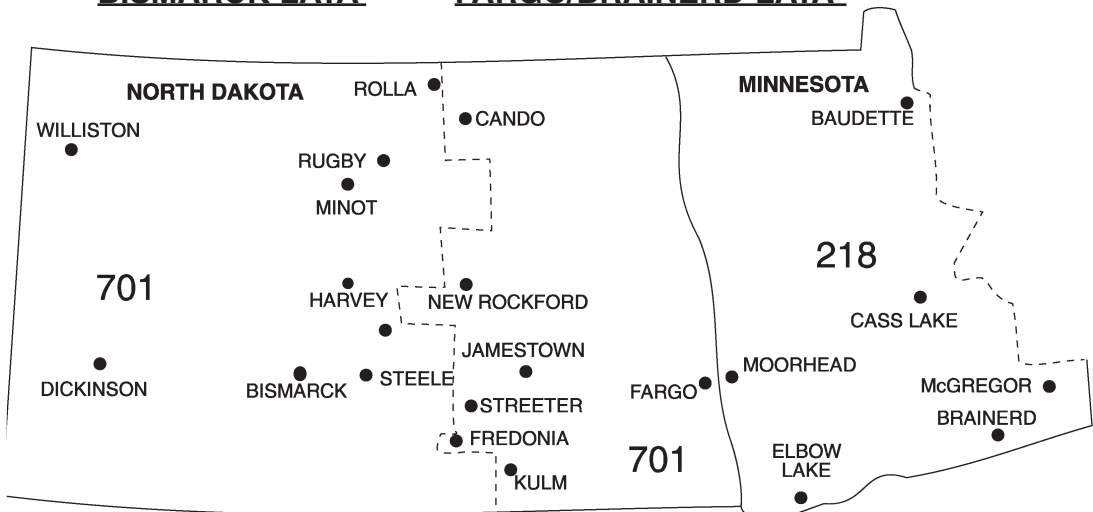

MOTELS

- 13. City Center
- 14. Topper
- 15. Great American Inn & Suites
- 16. Super 8
- 17. Comfort Inn
- 18. Days Inn
- 19. Trails West
- 20. Davis

SHOPPING CENTERS

- 21. Downtown
- 22. Holiday Mall
- 23. K-Mart
- 24. Wal-Mart

LONG DISTANCE CALLING

LATA's (Local Access and Transport Areas)

FARGO/BRAINERD LATA

Fargo/Brainerd LATA

LATAs

LATAs are boundaries for telephone customers.

A LATA is a geographic area within which the local telephone company provides local communication services, plus access to the telephone network.

INTERLATA calls are placed to locations within your **LATA**, and placed from your LATA to another **LATA**.

BISMARCK LATA

FARGO/BRAINERD LATA

NORTH DAKOTA STATE PREFIX GUIDE

AREA CODE 701 • CENTRAL TIME ZONE (*MOUNTAIN TIME ZONE)