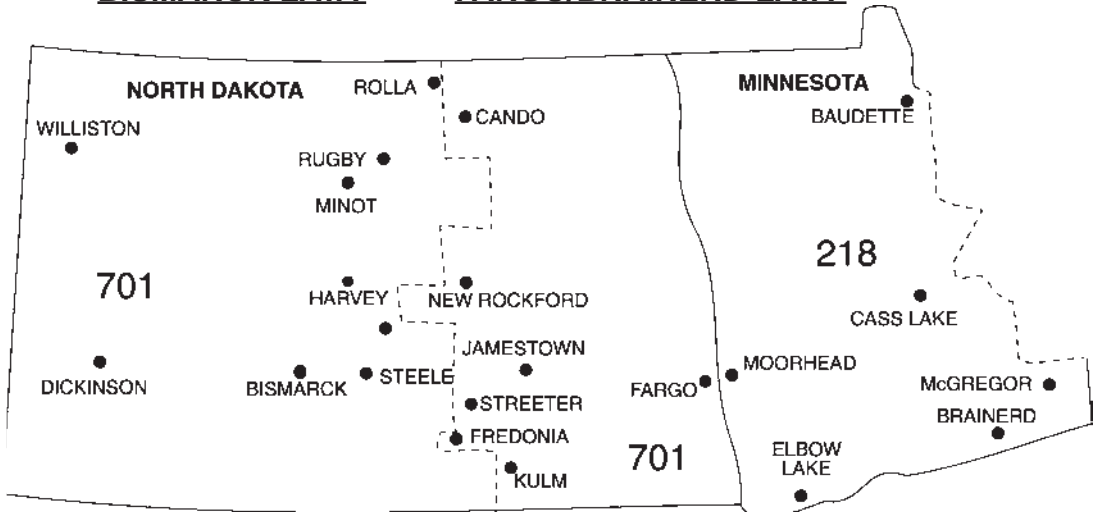

MOTELS

13. City Center
14. Topper
15. Great American Inn & Suites
16. Super 8
17. Comfort Inn
18. Days Inn
19. Trails West
20. Davis

SHOPPING CENTERS

21. Downtown
22. Holiday Mall
23. K-Mart
24. Wal-Mart

LONG DISTANCE CALLING

LATA's (Local Access and Transport Areas)

FARGO/BRAINERD LATA

Fargo/Brainerd LATA

LATAs

LATAs are boundaries for telephone customers.

A LATA is a geographic area within which the local telephone company provides local communication services, plus access to the telephone network.

INTERLATA calls are placed to locations within your **LATA**, and placed from your LATA to another **LATA**.

BISMARCK LATA

FARGO/BRAINERD LATA

NORTH DAKOTA STATE PREFIX GUIDE

AREA CODE 701 • CENTRAL TIME ZONE (*MOUNTAIN TIME ZONE)