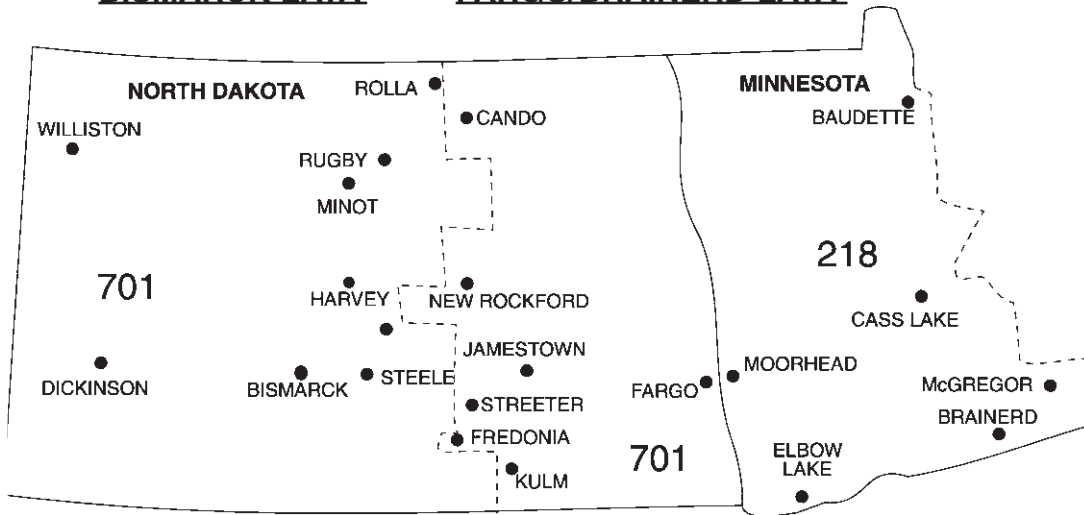

LONG DISTANCE CALLING

LATA's (Local Access and Transport Areas)

FARGO/BRAINERD LATA

Fargo/Brainerd LATA

LATAs

LATAs are boundaries for telephone customers.

A LATA is a geographic area within which the local telephone company provides local communication services, plus access to the telephone network.

INTERLATA calls are placed to locations within your **LATA**, and placed from your LATA to another **LATA**.

BISMARCK LATA

FARGO/BRAINERD LATA

NORTH DAKOTA STATE PREFIX GUIDE

AREA CODE 701 • CENTRAL TIME ZONE (*MOUNTAIN TIME ZONE)